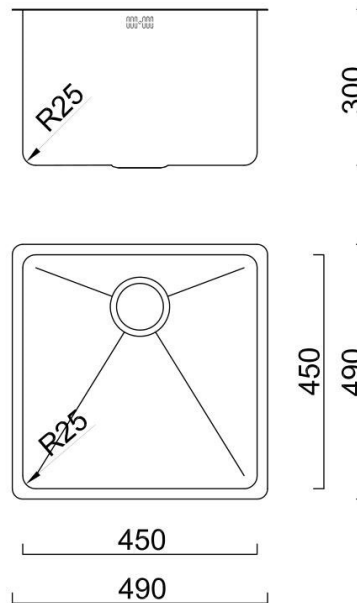

**Product Specification Sheet**  
**BFL490R25-300**

**Laundry Tub**

B&F Laundry Tub R25 450 Single Bowl

|                                  |                             |
|----------------------------------|-----------------------------|
| <b>Models</b>                    | <b>Corner Radius</b>        |
| 14 BFL490R25-300                 | 25mm                        |
| <b>Overall Dimensions W x D</b>  | <b>Waste</b>                |
| 490 x 490mm                      | 90mm                        |
| <b>Bowl Dimensions W x D x H</b> | <b>Installation</b>         |
| 450 x 450 x 300mm                | Top / Flush / Undermount    |
| <b>Material &amp; Finish</b>     | <b>Minimum Cabinet Size</b> |
| 1.2mm 304 Stainless Steel, Satin | 570mm                       |

Accessories Available (optional)

**BFD RMB**  
 ROLLER MAT  
 480 X 450mm

E&OE – it is recommended all measurements are taken directly from the product. Specification subject to change without notice, always consult the literature supplied with the product. Coloured images are indicative only.